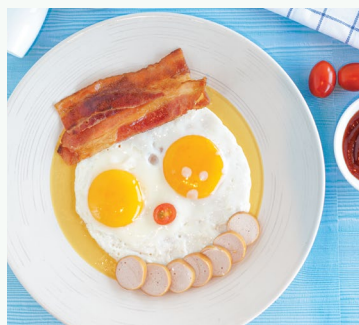

FRIED EGGS (E P)
Bacon | Sausage
THB 80